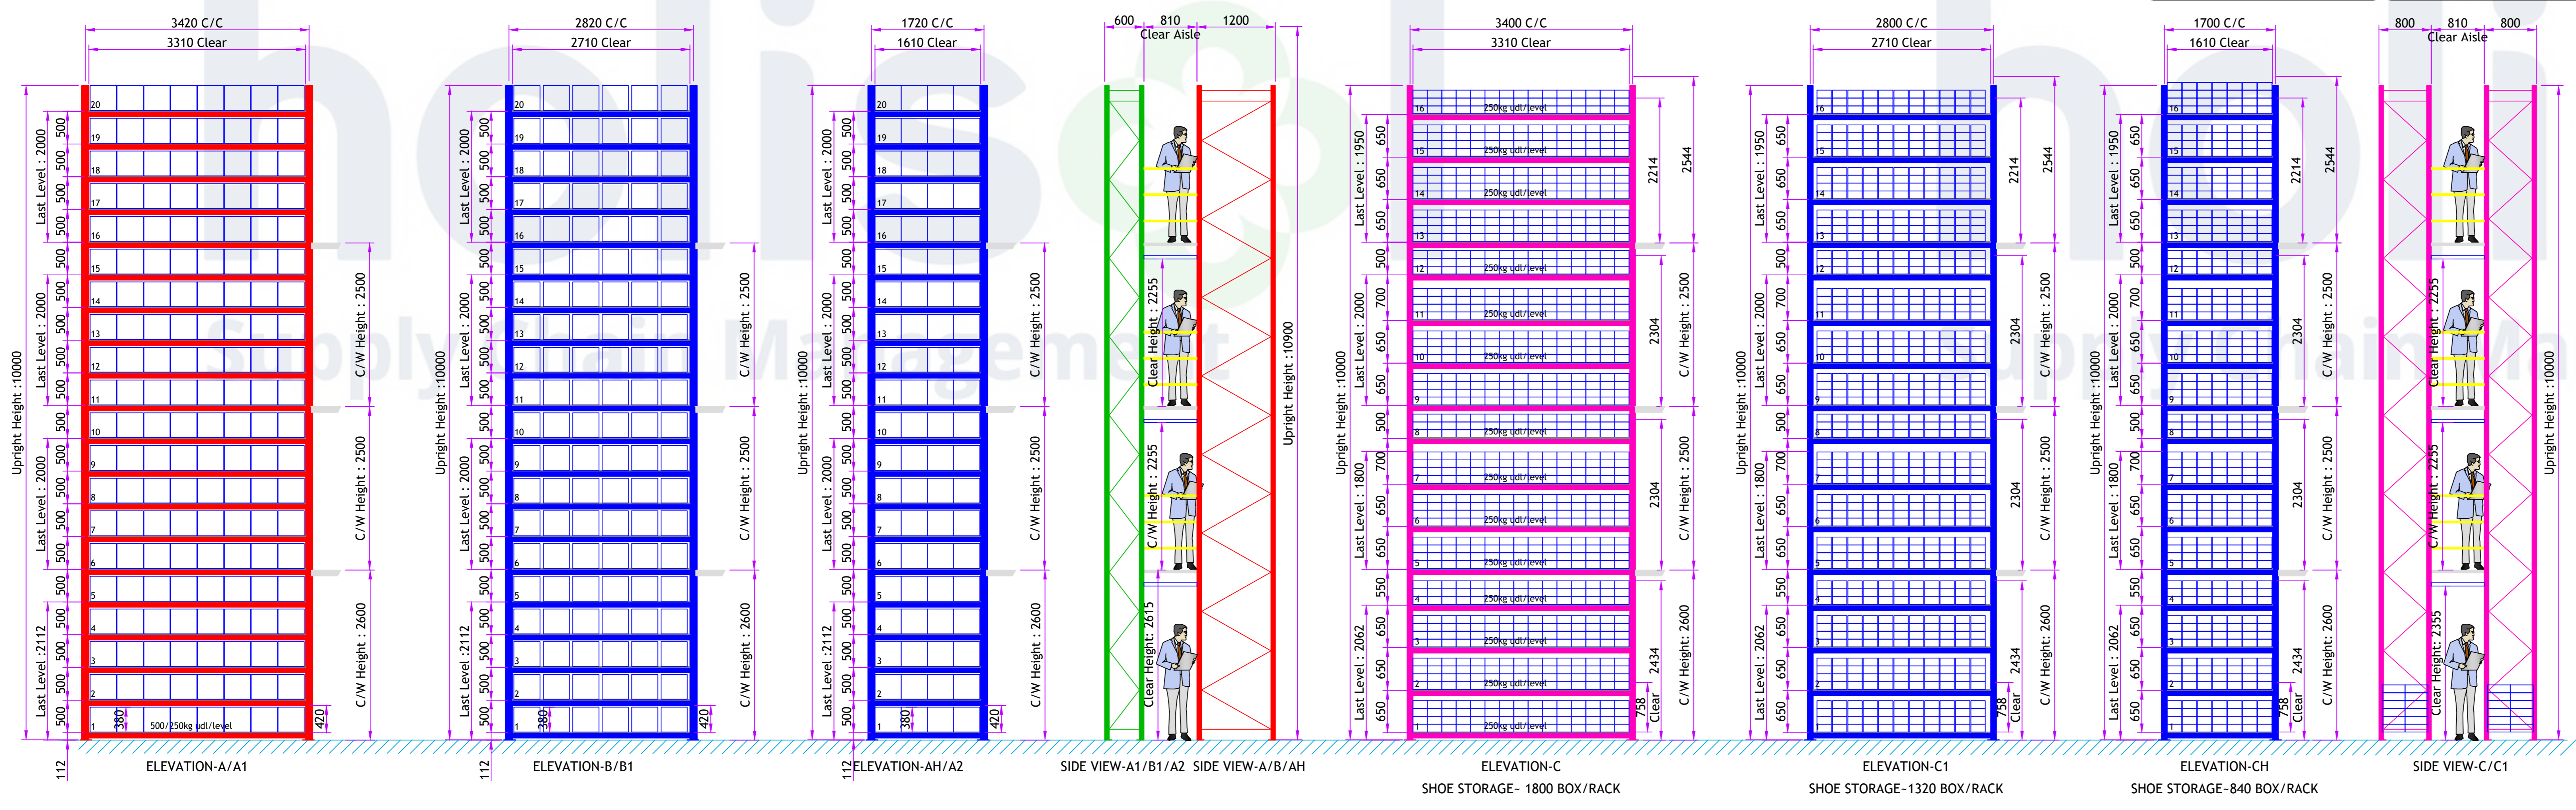

Total w/h area ~43,734 sq feet  
 Total racking area ~22,734 sq feet  
 Handling area ~19,892 sq feet

**CAPACITY DETAILS-SHELVING BINS/BOX**

UNIT NAME	UNIT QTY	LEVELS/ UNIT	BINS/LEVEL	BINS/UNIT	TOTAL LEVELS	TOTAL BINS
A	203	20	16	320	4060	64960
A1	2	20	8	160	40	320
B	2	20	12	240	40	480
B1	0	20	5	100	0	0
AH	17	20	8	160	340	2720
A3	1	20	4	80	20	80
AL	1	20	8	160	20	160
CH	1	20	56	840	20	840
C	28	16	120	1800	448	50400
C1	13	16	72	1320	208	17160
C2	2	16	72	540	32	1080
C3	2	16	72	900	32	1800
<b>TOTAL CAPACITY OF BINS</b>					<b>5260NO</b>	<b>140000NOS</b>

Note: All dimensions are in mm.

REV NO.	DESCRIPTION	DATE	MADE
R01			

**holis** Holis Logistics Pvt. Ltd.  
 Adjacent to Sultanpur Metro Station gate no.1  
 Plot No. 23, 1st Floor, New Delhi - 110030, India  
 www.holislogistics.com

**PROJECT:** HOLISOL\_TAURO  
**CLIENT:** APPAREL & LIFESTYLE

**DRAWING NO:** HOLISOL\_TAURO WH-2  
**TITLE:** WAREHOUSE LAYOUT  
**SCALE:** 1:205  
**DATE:** 27-09-2022  
**DRAWN:** SK  
**APPROVED:** AK